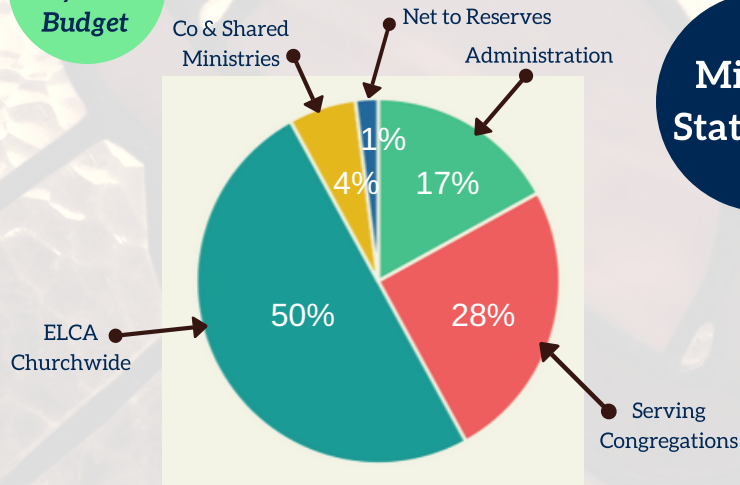

Minneapolis Area Synod of the ELCA

Presented by the Bishop's Election Committee for 2018

Our synod spans 8 counties

Worship attendance ranges from a few to thousands every week in 146 congregations

15 Synod Staff support the Bishop and the work of the synod

About Our Synod

We are diverse in size, landscape, and expression.

We worship in 10 languages

We are divided geographically into 12 conferences

Annual Synod Budget

Support of Leaders
Education opportunities
Spiritual care for leaders
Healthy boundaries
Disciplinary matters